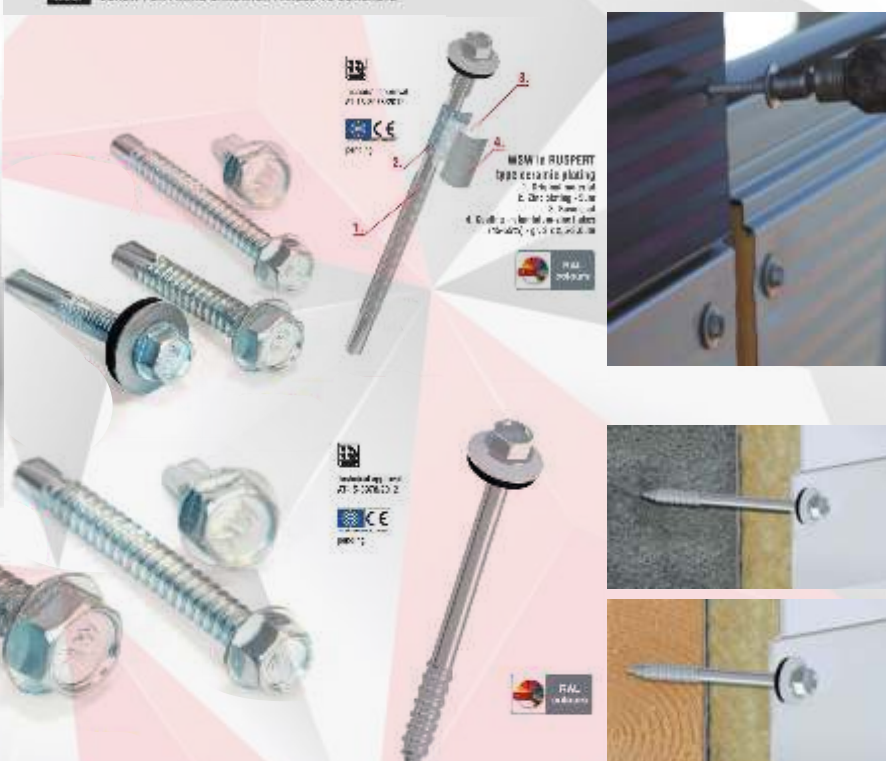

NEW QUALITY!
WFD

STEEL SHEET AND ROOFING SCREWS

MSW-9 / MSW-12 SELF-DRILLING SCREW FOR SANDWICH PANELS
WBP SCREW FOR FIXING SANDWICH PANELS TO CONCRETE

Wkręć-met
FASTENER TECHNOLOGIES